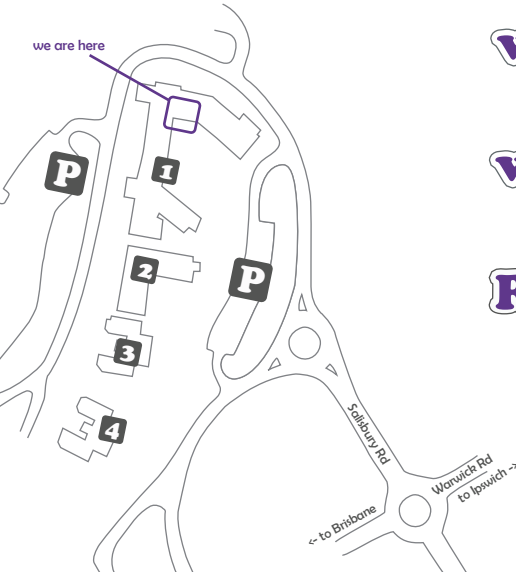

& multimedia interaction DESIGN **graduate exhibit** presented by UQ information environments

POSTAGE
PAID
AUSTRALIA

for a preview of works on display... <http://www.infenv.itee.uq.edu.au/exhibit07>

when

Wednesday 31st October '07
6.00pm - 9.00pm

where

Building 1 Foyer
UQ Ipswich Campus

RSVP

by Wednesday 24th October '07
Di Poke
07 3381 1122 or
di.poke@uq.edu.au

For directions on how to get to UQ Ipswich, go to...
www.uq.edu.au/maps/directions.html?menu=3

Information Environments Program
School of ITEE
The University of Queensland
11 Salisbury Rd
Ipswich, Q, 4305
<http://www.infenv.itee.uq.edu.au>

THE UNIVERSITY
OF QUEENSLAND
AUSTRALIA

CRICOS Provider No:00025B